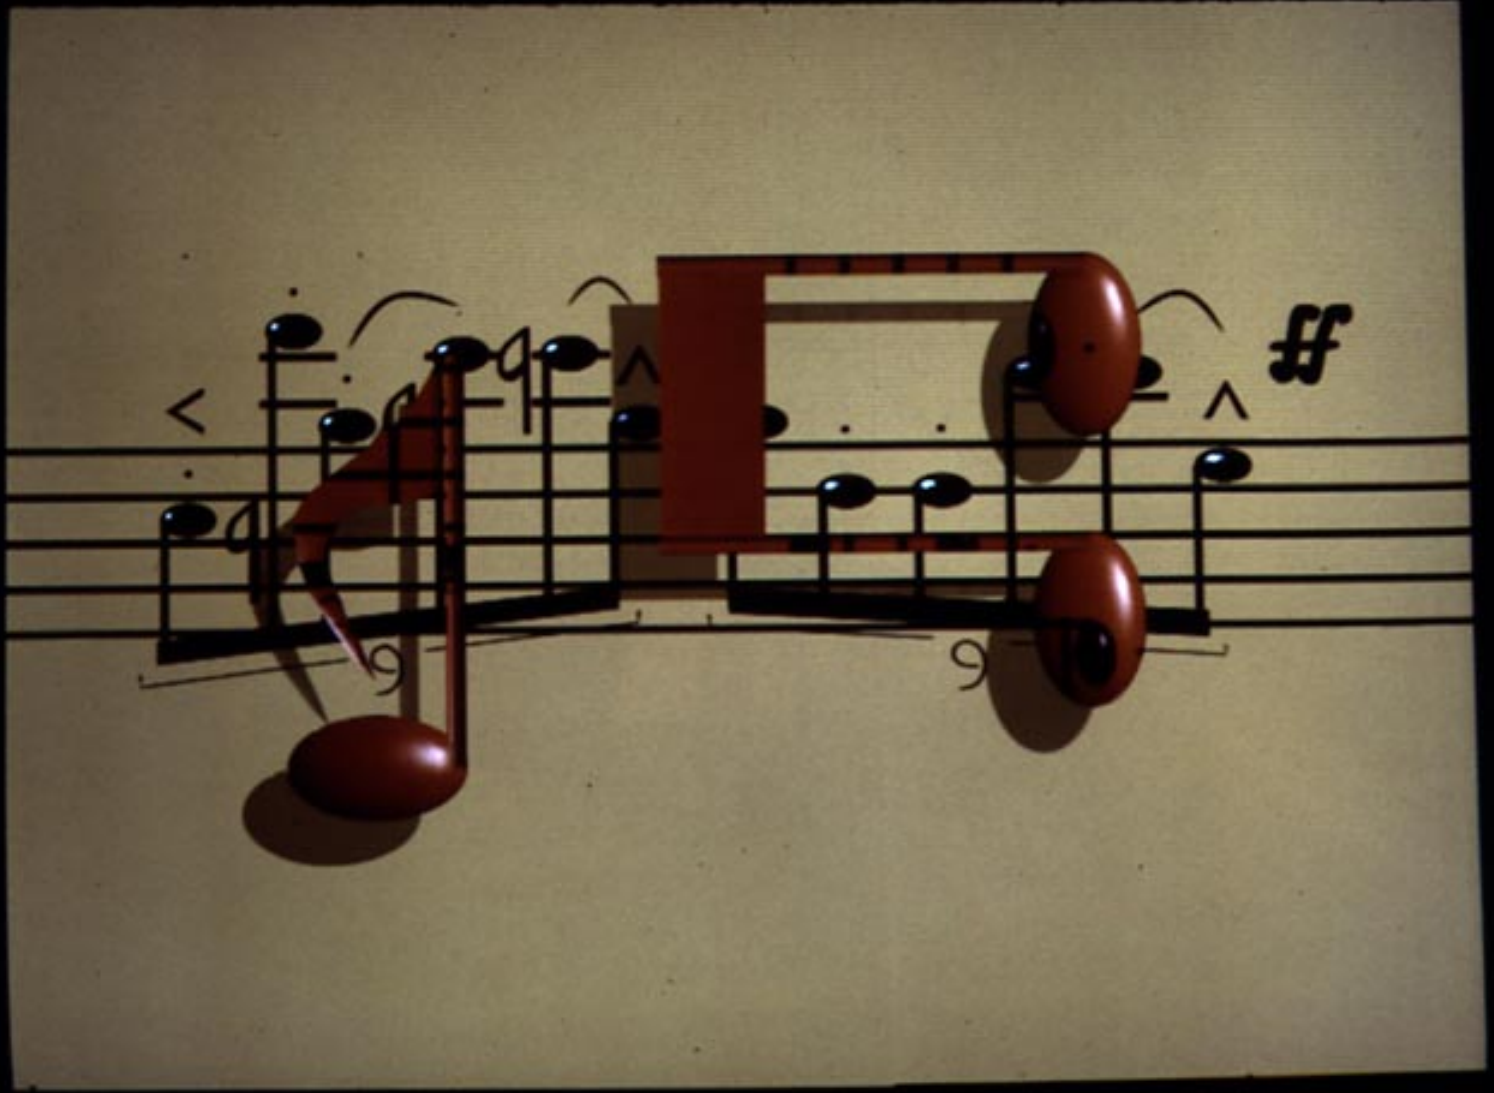

7) Poster, Silkscreen, 16 x 20

8) "Leaves" C-Print Photograph, 8 x 10

9) Poetry Chapbook (cover and title page) Handset Letterpress w/ zinc plate, 8 x 12

10) "Robin", Intaglio print, 8 x 12

11) Proceedings Cover for the American Society of University Composers,  
Offset Lithography, 7 x 11

16) CBS Network Animation, Computer Graphic Still Image from animation

17) NBC Network Animation, Computer Graphic Still Image from animation

A computer-generated still image featuring the text "WCBS-TV NEW YORK" in a bold, blue, sans-serif font. The text is centered within a rectangular frame that appears to be a window or a screen. The background is a soft, blue and white gradient, suggesting a sky or a light-filled space. The overall aesthetic is clean and modern, typical of a television network's branding.